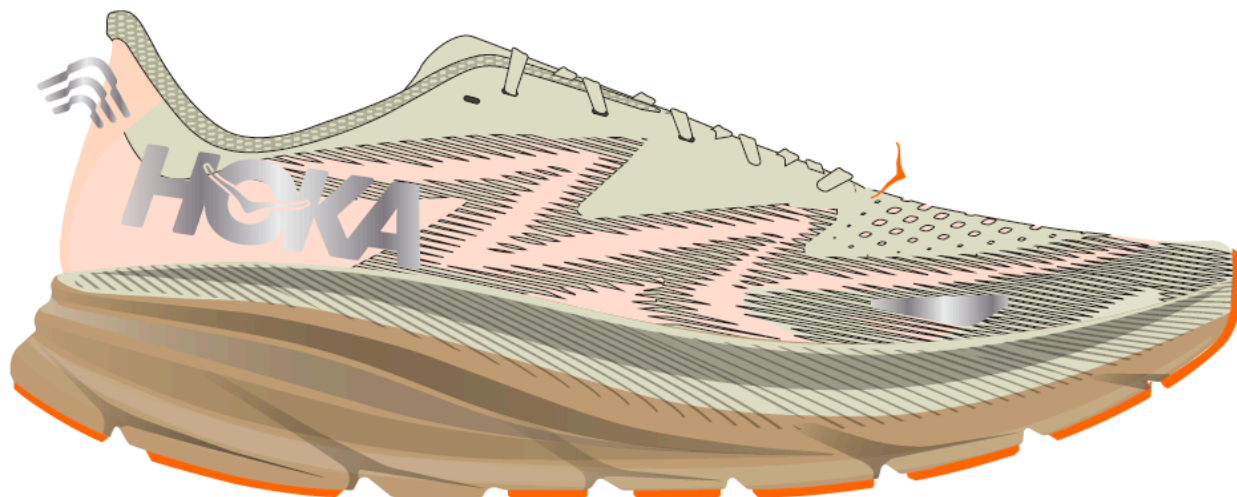

Clifton 9 GTX

A cushioned ride, rain or shine.

Empowering runners to log their miles – no matter the weather – our classic Clifton has been updated with GORE-TEX invisible fit and weather-ready traction pods. HOKA's first-ever weatherproof road shoe, this splash-ready silhouette features 360-degree reflectivity and closed mesh construction for added protection. Designed to shine, even when the weather doesn't, the Clifton 9 GTX proves that no forecast is too fierce.