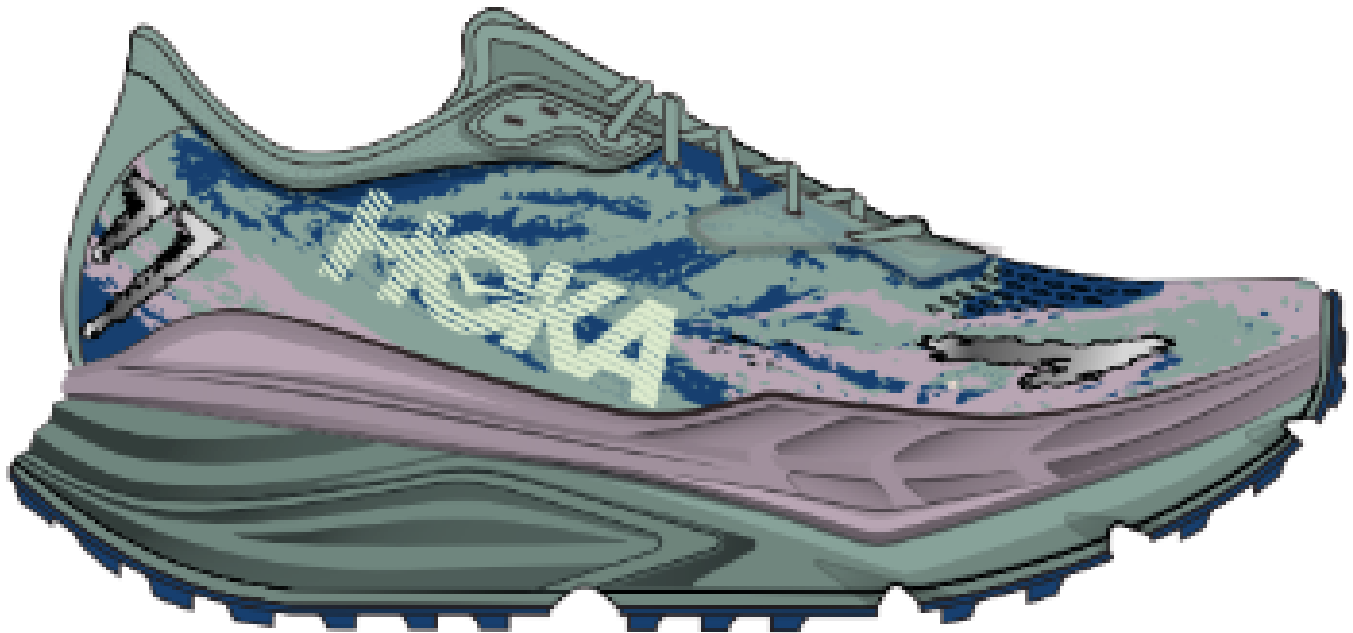

Stinson 7

TRAIL

Max cushion from street to summit

If you're going to pack just one pair on your next adventure, this is it. Known as the Swiss army knife of shoes – thanks to its road-to-trail agility – the Stinson 7 cues up the perfect blend of plush cushioning and versatile traction. Made to conquer any terrain, you'll find pavement, trail, and gravel are no match for the Stinson's stabilizing H-Frame™, rubber toe cap, and multi-directional lugs.

STACK HEIGHT	W 07B Heel Stack:43.4mm Forefoot Stack:38.7mm M 09D Heel Stack:44.8mm Forefoot Stack:39.8mm
WEIGHT	W 07B 10.60oz M 09D 13.05oz
SIZING	W 5-11 (B) M 7-13, 14, 15 (D)
PRICING	€180 H0009

FEATURES	· Engineered jacquard mesh · Gusseted tongue · Extended heel pull · Internal structural reinforcement · 87% recycled polyester insole · 40% recycled polyester eyestay lining · CMEVA · Inherently stable geometry · H-Frame™ · 4mm lugs · Durabrasion rubber