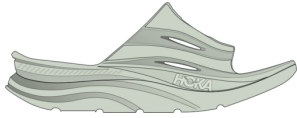

1135061-SLSS
SEA GLASS / SEA GLASS
01/25/2026 **NEW** Seasonal