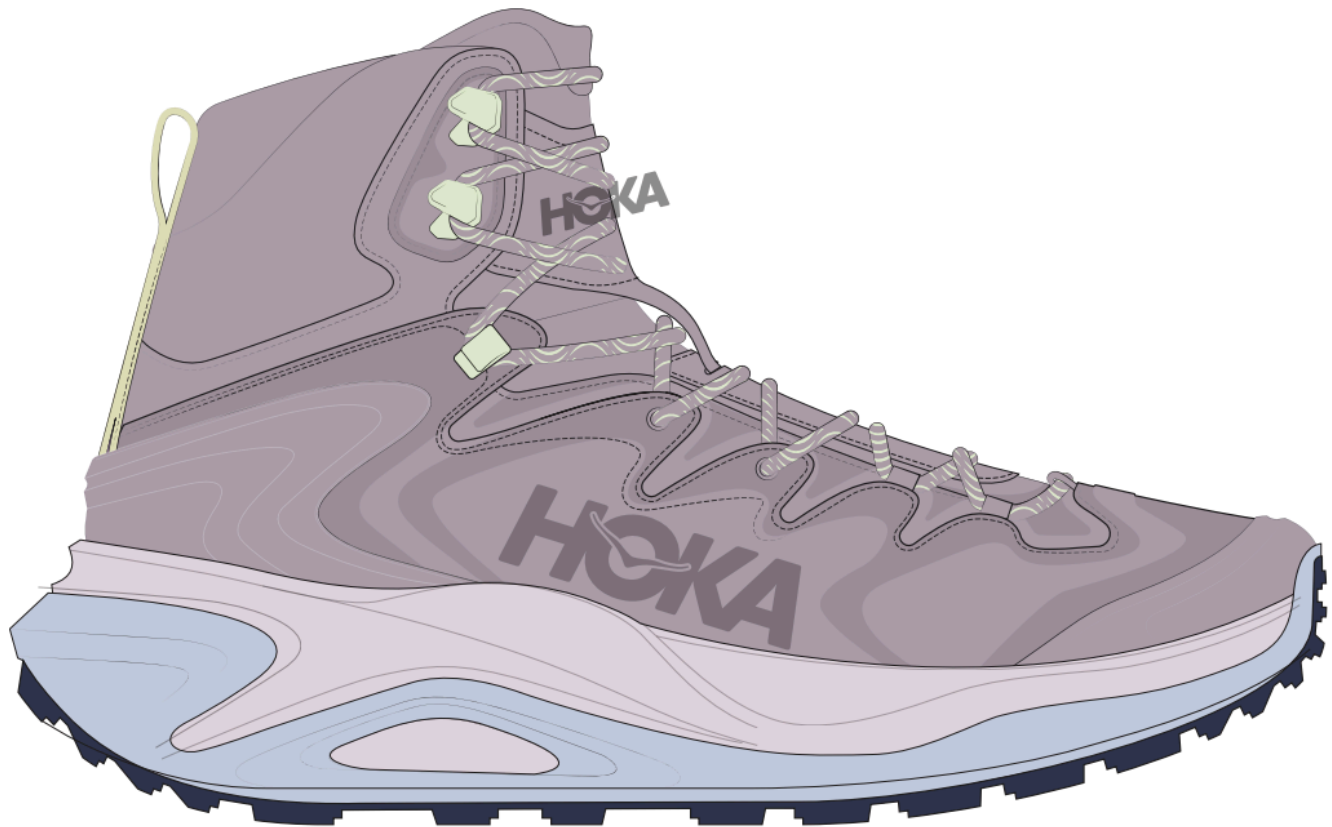

WOMEN

1155153-AYC
ASH GREY / CHARCOAL GREY
12/25/2025 Seasonal

MEN

1155152-TRFF
TRUFFLE SALT / CEMENT
12/25/2025 Annual

Kaha 3 GTX

Pinnacle Plushness with Weather-Ready Capabilities

A long-haul adventure hiker that's cushier and more durable than ever before, the Kaha returns in a sleek new package. Geared for day hikes and multi-day adventures, our cushy sockliner combats foot fatigue while a dual density sugarcane EVA midsole provides a bit more bounce than its predecessor. HOKA's first-ever mid-cut hiker with GORE-TEX Invisible Fit, the Kaha 3 GTX features a durable toe cap, Achilles-friendly heel collar to mitigate pressure, and Vibram® Megagrip outsole for toothy traction on loose terrain.